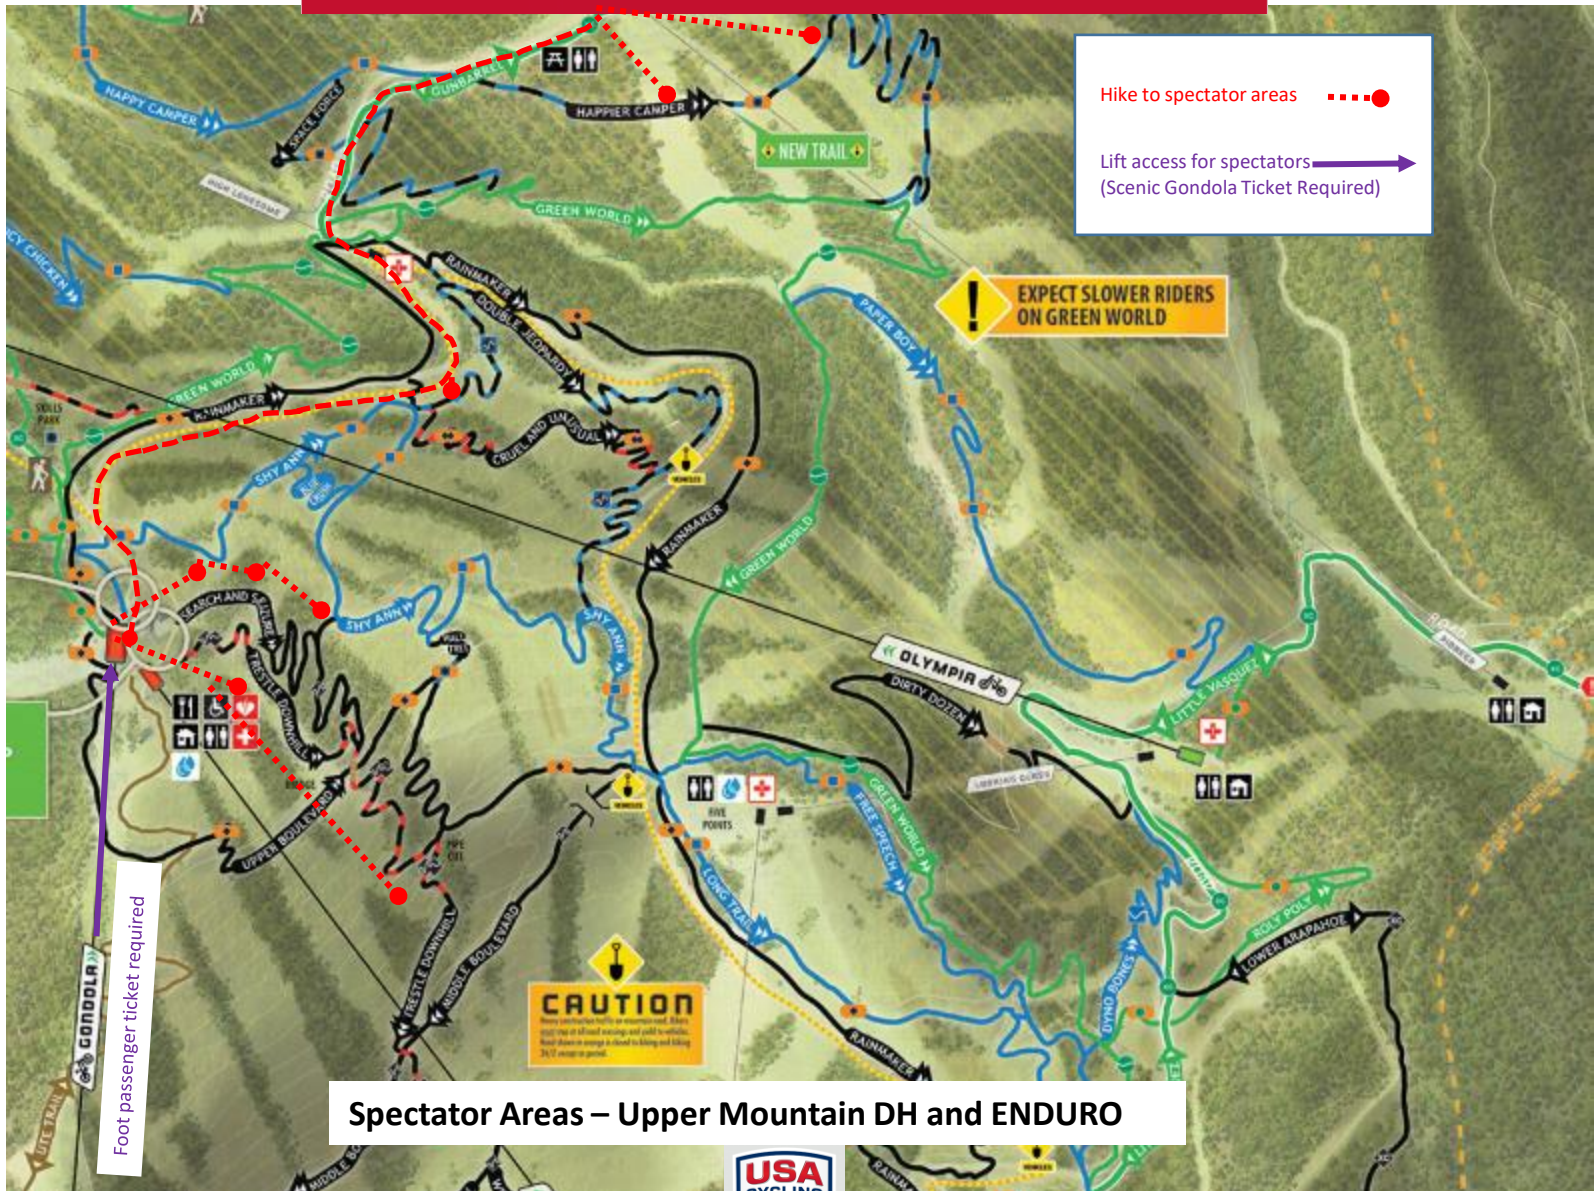

CAUTION
These mountain trails are mountain trails. Start your ride at all trail markings and park in safety. Mountain trails are steep in places and may have 24/7 snow in places.

Spectator Areas – Lower Mountain – DH, ENDURO, XC

Hike to spectator areas
Lift access for spectators (Scenic Gondola Ticket Required)

Foot passenger ticket required

Approx. - 1 mile - Walk to DH finish

anger, smoking is prohibited on chairlifts, in lift lines Park Resort facilities.
G TREES AND LIMBS.
or cleared on a continual basis.

ACCESS TO:
DOWNTOWN WINTER PARK

Hike to spectator areas

Lift access for spectators
(Scenic Gondola Ticket Required)

EXPECT SLOWER RIDERS ON GREEN WORLD

CAUTION
When participating in an organized event, please wear your seat belt and use proper safety techniques. Road closures in orange are closed to hiking and biking 24/7 except on permit.

Foot passenger ticket required

Spectator Areas – Upper Mountain DH and ENDURO