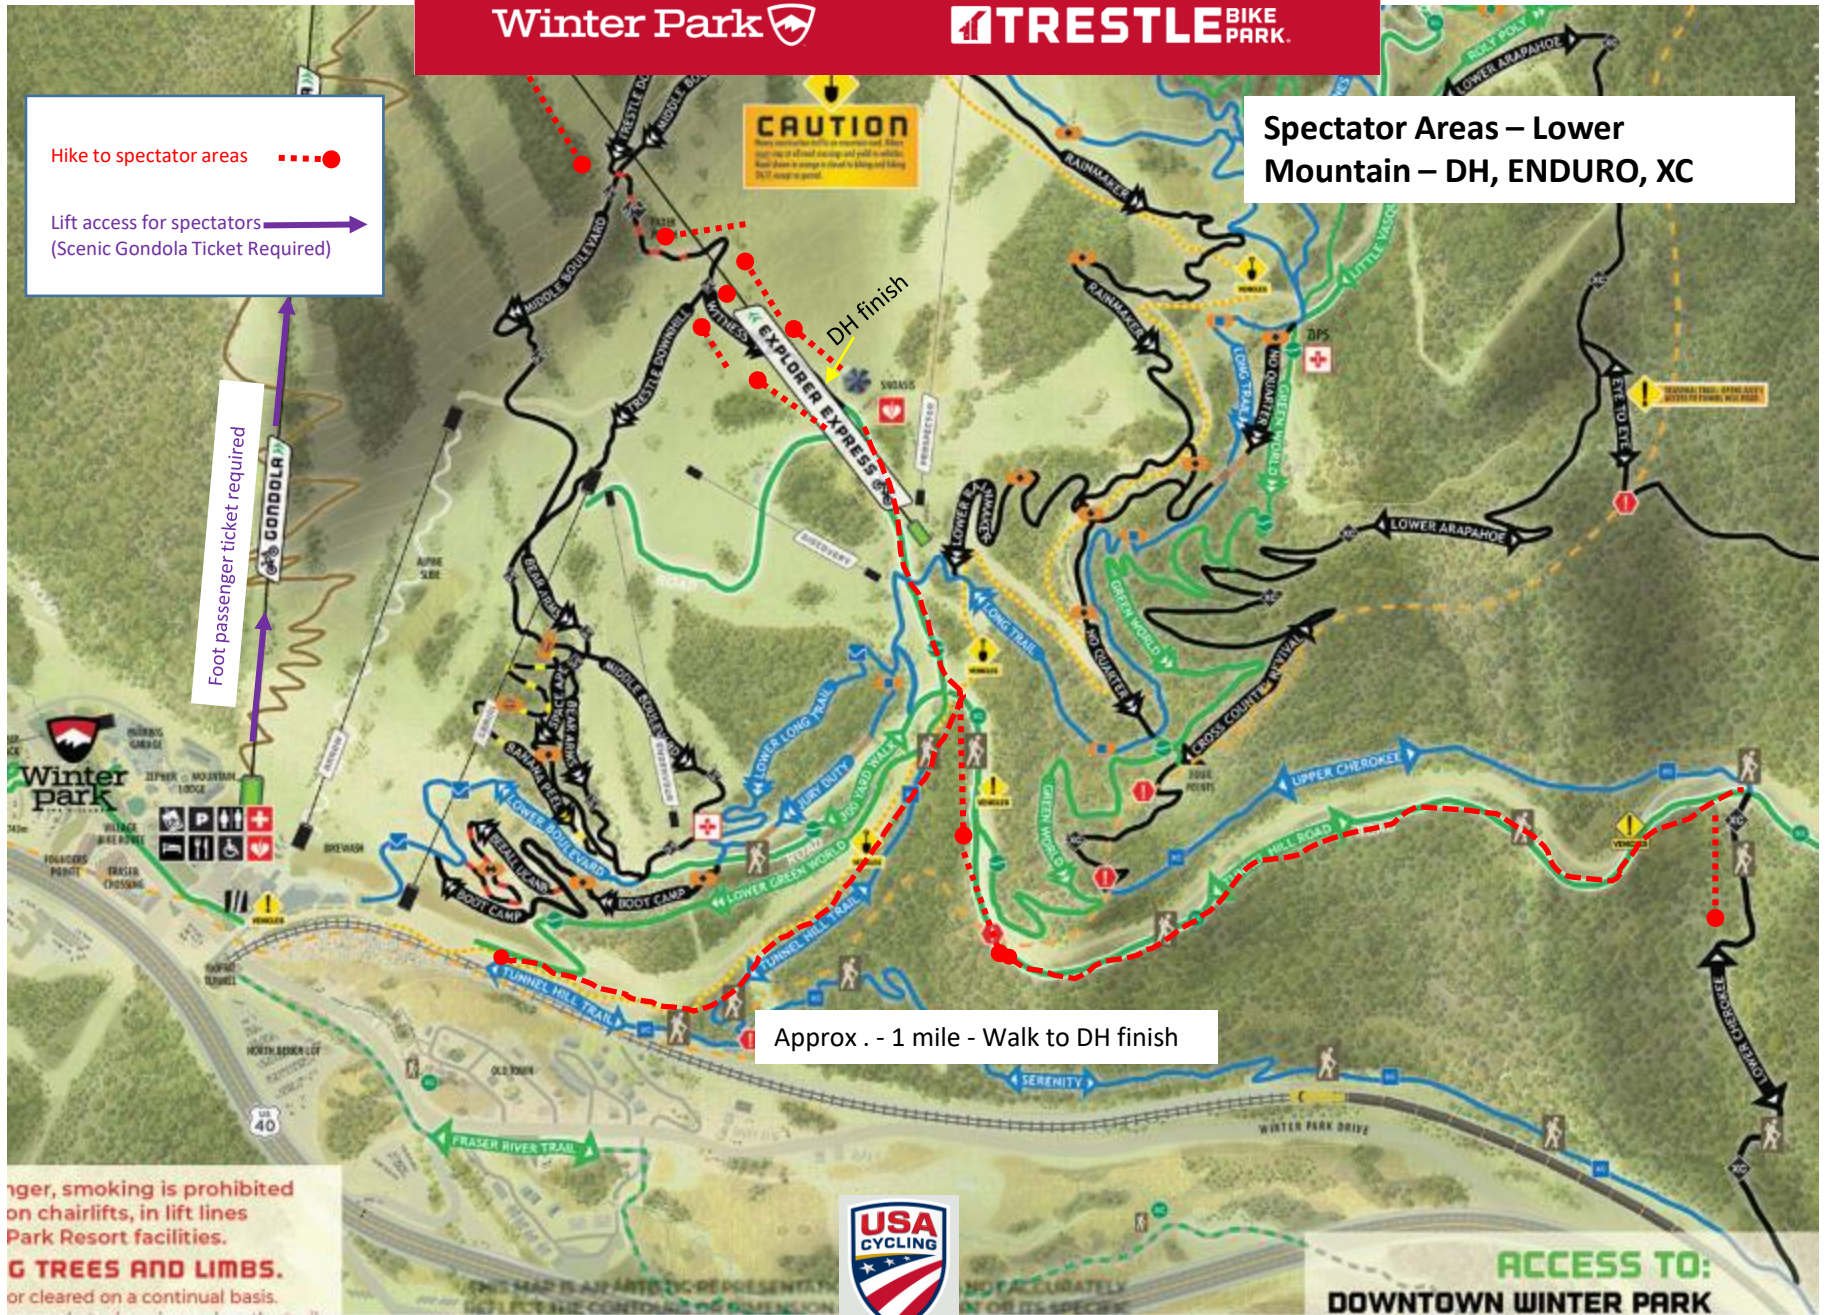

Spectator Areas – Lower Mountain – DH, ENDURO, XC

Hike to spectator areas .....
Lift access for spectators (Scenic Gondola Ticket Required)

Foot passenger ticket required

Approx. - 1 mile - Walk to DH finish

anger, smoking is prohibited on chairlifts, in lift lines Park Resort facilities.
G TREES AND LIMBS.
or cleared on a continual basis.

ACCESS TO:
DOWNTOWN WINTER PARK